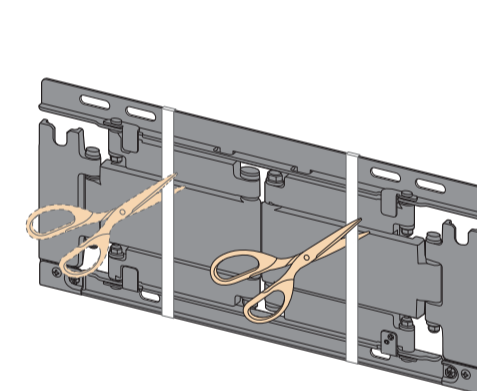

Wall-Mount Bracket Installation Guide

Precautions

Sufficient expertise is required for installing this product. Be sure to subcontract the installation to Sony dealers or licensed contractors and pay special attention to safety during the installation. Sony is not liable for any damages or injury caused by mishandling or improper installation, or installing any other than the specified product. Read the "Safety information" and "Installing the TV to the Wall" in the Reference Guide before carrying out Wall-Mount Bracket installation.

BRAVIA

KD-65X9500E / 55X9500E

(mm)

KD	A	B	C	D	E	F	G	H (°)
65	1592	838	660	237	178	127	295	≈ 14
55	1373	715	661	299	54	127	215	≈ 12

* Screen centre point

1.5 N·m/1.5 N·m
{15 kgf·cm}

1

2

3

4

5

6

7

8

9

10