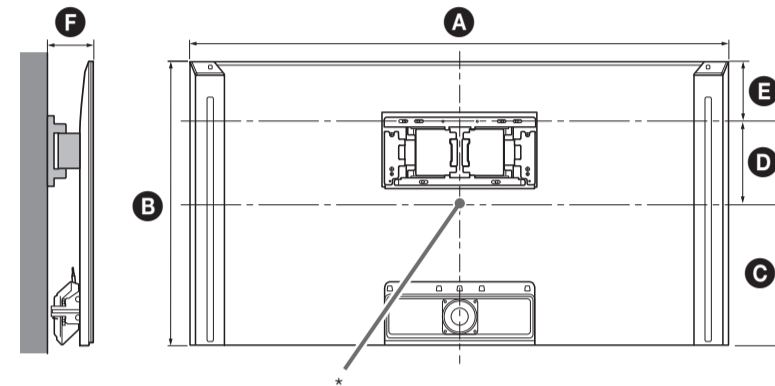

Wall-Mount Bracket Installation Guide

Precautions

Sufficient expertise is required for installing this product. Be sure to subcontract the installation to Sony dealers or licensed contractors and pay special attention to safety during the installation. Sony is not liable for any damages or injury caused by mishandling or improper installation, or installing any other than the specified product. Read the "Safety information" and "Installing the TV to the Wall" in the Reference Guide before carrying out Wall-Mount Bracket installation.

BRAVIA

KD-65X9500E / 55X9500E

(mm)

KD	A	B	C	D	E	F	G	H (°)
65	1592	838	660	237	178	127	295	≈ 14
55	1373	715	661	299	54	127	215	≈ 12

* Screen centre point

1.5 N·m/1.5 N·m
{15 kgf·cm}

1

2