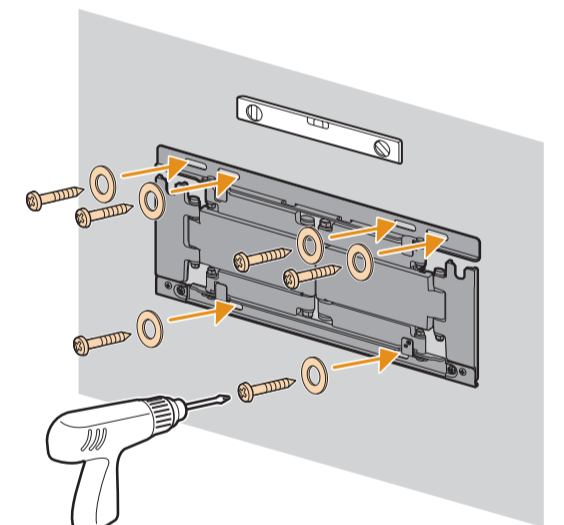

Wall-Mount Bracket Installation Guide

Precautions

Sufficient expertise is required for installing this product. Be sure to subcontract the installation to Sony dealers or licensed contractors and pay special attention to safety during the installation. Sony is not liable for any damages or injury caused by mishandling or improper installation, or installing any other than the specified product. Read the "Safety information" and "Installing the TV to the Wall" in the Reference Guide before carrying out Wall-Mount Bracket installation.

BRAVIA

KD-65X9500E / 55X9500E

(mm)

KD	A	B	C	D	E	F	G	H (°)
65	1592	838	660	237	178	127	295	≈ 14
55	1373	715	661	299	54	127	215	≈ 12

* Screen centre point

1.5 N·m/1.5 N·m
{15 kgf·cm}

1

2

3

4

5

6

7

8

9

10