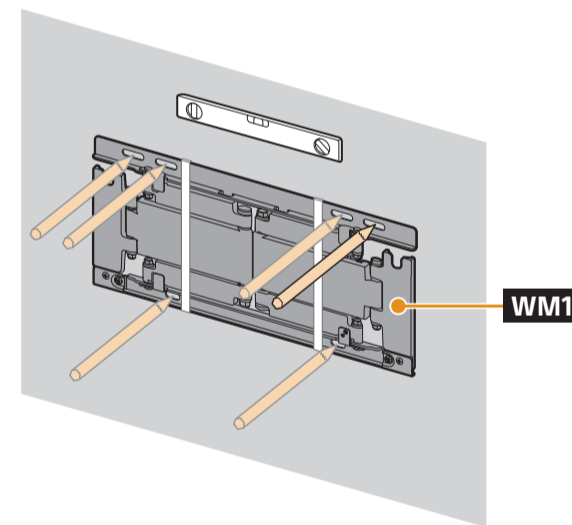

Wall-Mount Bracket Installation Guide

Precautions

Sufficient expertise is required for installing this product. Be sure to subcontract the installation to Sony dealers or licensed contractors and pay special attention to safety during the installation. Sony is not liable for any damages or injury caused by mishandling or improper installation, or installing any other than the specified product. Read the "Safety information" and "Installing the TV to the Wall" in the Reference Guide before carrying out Wall-Mount Bracket installation.

BRAVIA

KD-65X9500E / 55X9500E

(mm)

KD	A	B	C	D	E	F	G	H (°)
65	1592	838	660	237	178	127	295	≈ 14
55	1373	715	661	299	54	127	215	≈ 12

* Screen centre point

1.5 N·m/1.5 N·m
{15 kgf·cm}

1

2