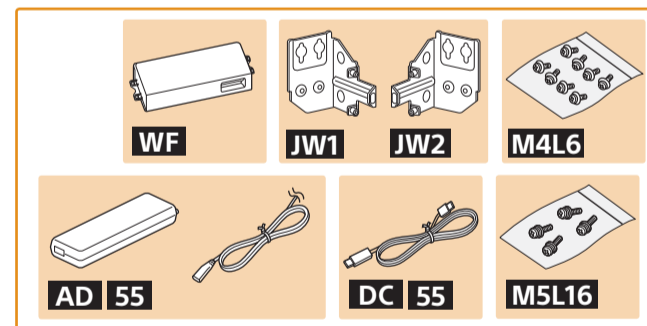

Wall-Mount Bracket Installation Guide

Precautions

Sufficient expertise is required for installing this product. Be sure to subcontract the installation to Sony dealers or licensed contractors and pay special attention to safety during the installation. Sony is not liable for any damages or injury caused by mishandling or improper installation, or installing any other than the specified product. Read the "Safety information" and "Installing the TV to the Wall" in the Reference Guide before carrying out Wall-Mount Bracket installation.

BRAVIA

KD-65X9500E / 55X9500E

(mm)

KD	A	B	C	D	E	F	G	H (°)
65	1592	838	660	237	178	127	295	≈ 14
55	1373	715	661	299	54	127	215	≈ 12

* Screen centre point

1.5 N·m/1.5 N·m
{15 kgf·cm}

1

2