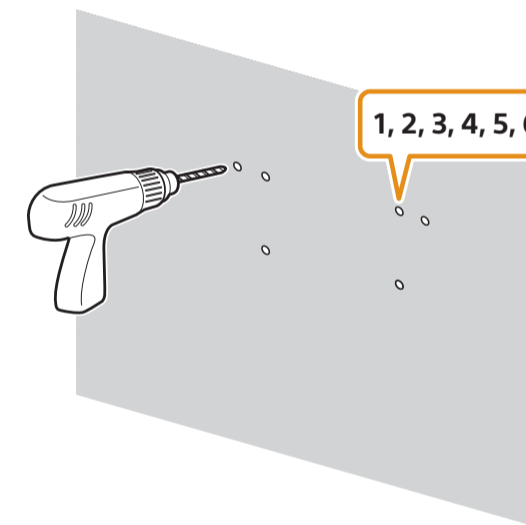

Wall-Mount Bracket Installation Guide

Precautions

Sufficient expertise is required for installing this product. Be sure to subcontract the installation to Sony dealers or licensed contractors and pay special attention to safety during the installation. Sony is not liable for any damages or injury caused by mishandling or improper installation, or installing any other than the specified product. Read the "Safety information" and "Installing the TV to the Wall" in the Reference Guide before carrying out Wall-Mount Bracket installation.

BRAVIA

KD-65X9500E / 55X9500E

(mm)

KD	A	B	C	D	E	F	G	H (°)
65	1592	838	660	237	178	127	295	≈ 14
55	1373	715	661	299	54	127	215	≈ 12

* Screen centre point

1.5 N·m/1.5 N·m
{15 kgf·cm}

1

2

3

4

5

6

7

8

9

10